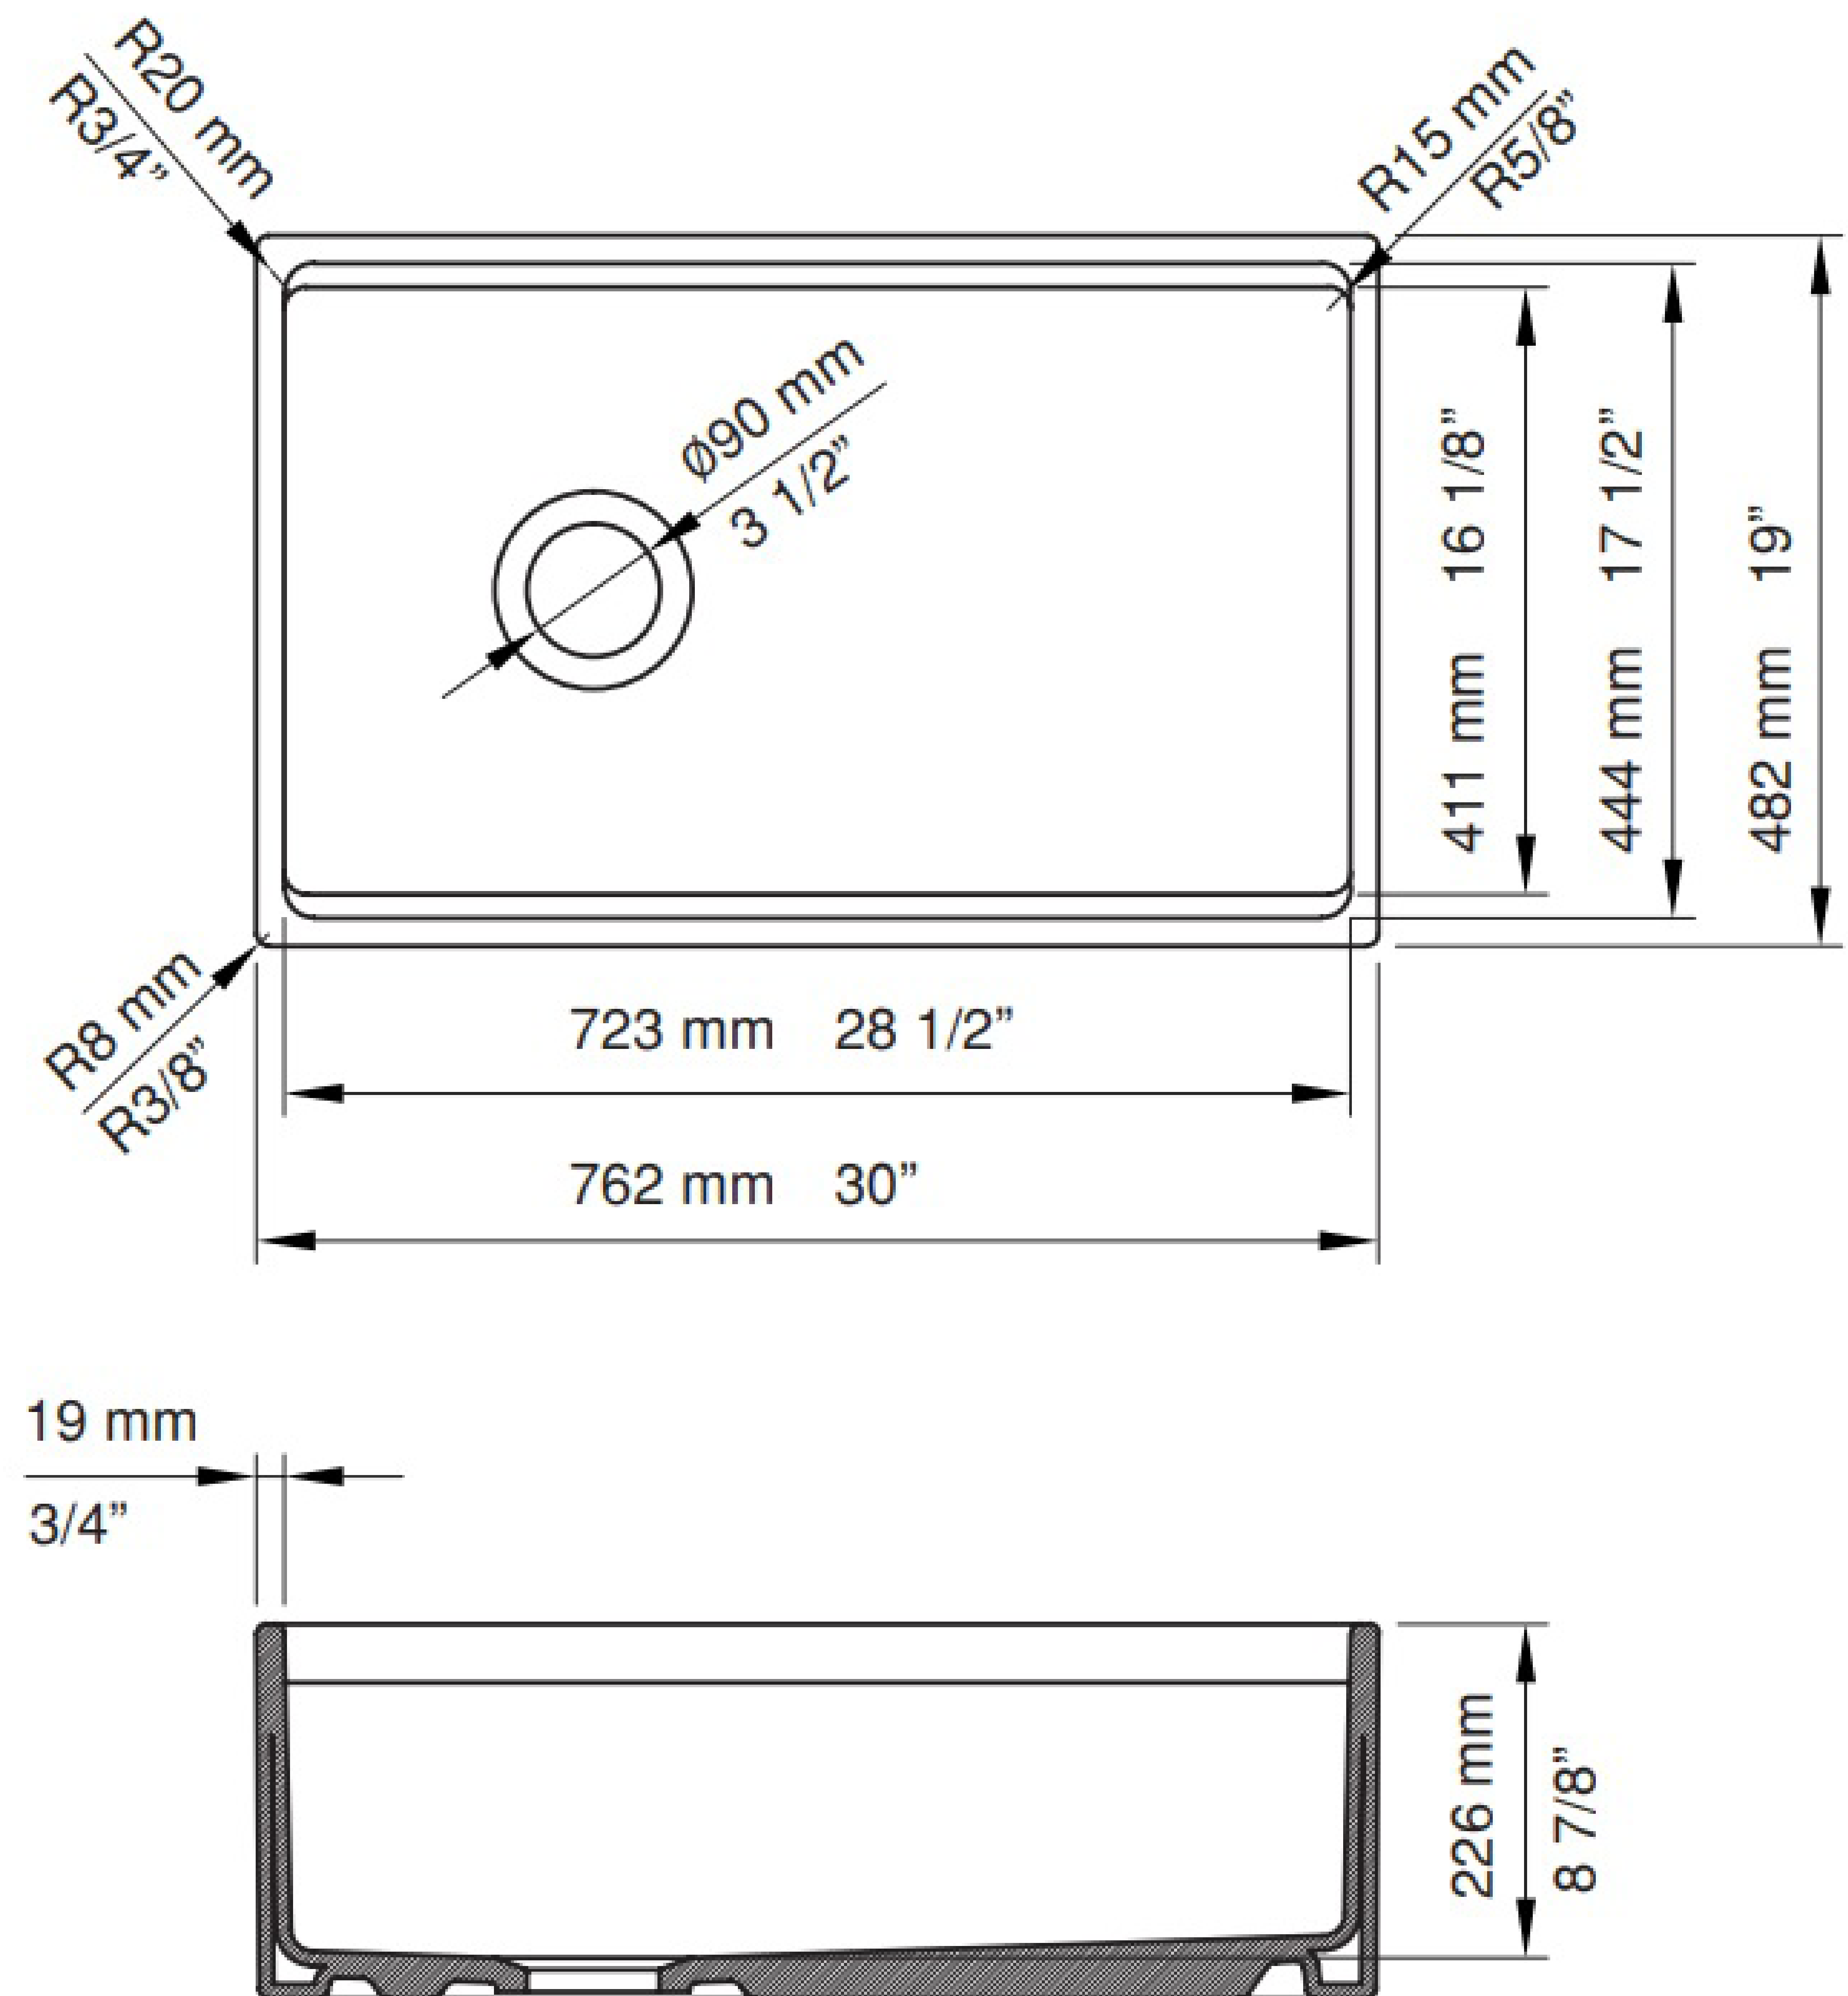

CrestwoodTM

Fireclay Sinks

CW-MOD-30WURK

Installation Note:

Fireclay sinks are artisan crafted and fired at very high temperatures. Dimensions will vary. Please wait until receiving the sink to fabricate cabinetry and countertops.